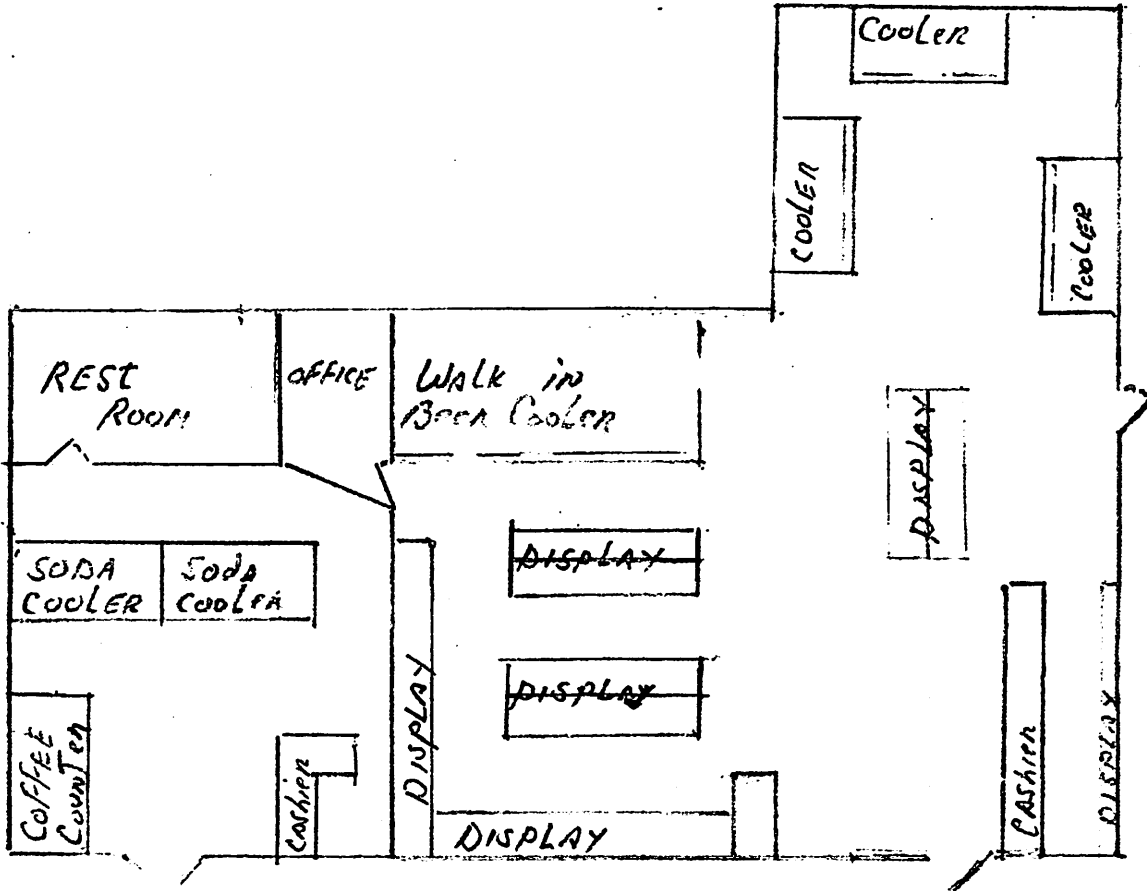

FLOOR PLAN
of
PLAT 105 LOT 416
27-35 PLAINFIELD ST
PROVIDENCE RI

NOT TO SCALE

Robert A. Moreau
157 Central Pike
Foster, RI 02825
529-4645 Date: 8/03/10