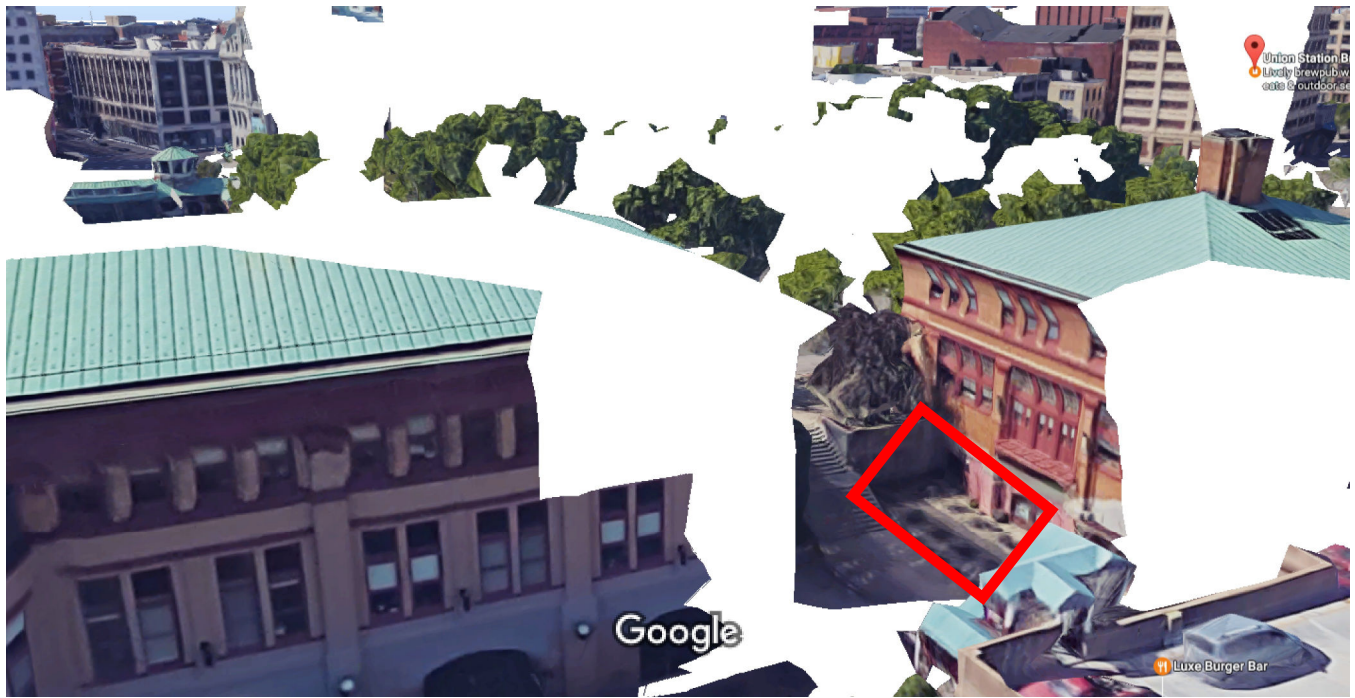

See next page for location of patio area in relation to building and surroundings.

Google Maps Union Station Brewery

Imagery ©2017 Google, Data SIO, NOAA, U.S. Navy, NGA, GEBCO, Landsat / Copernicus, Data LDEO-Columbia, NSF, NOAA, Map data ©2017 Google

20 ft