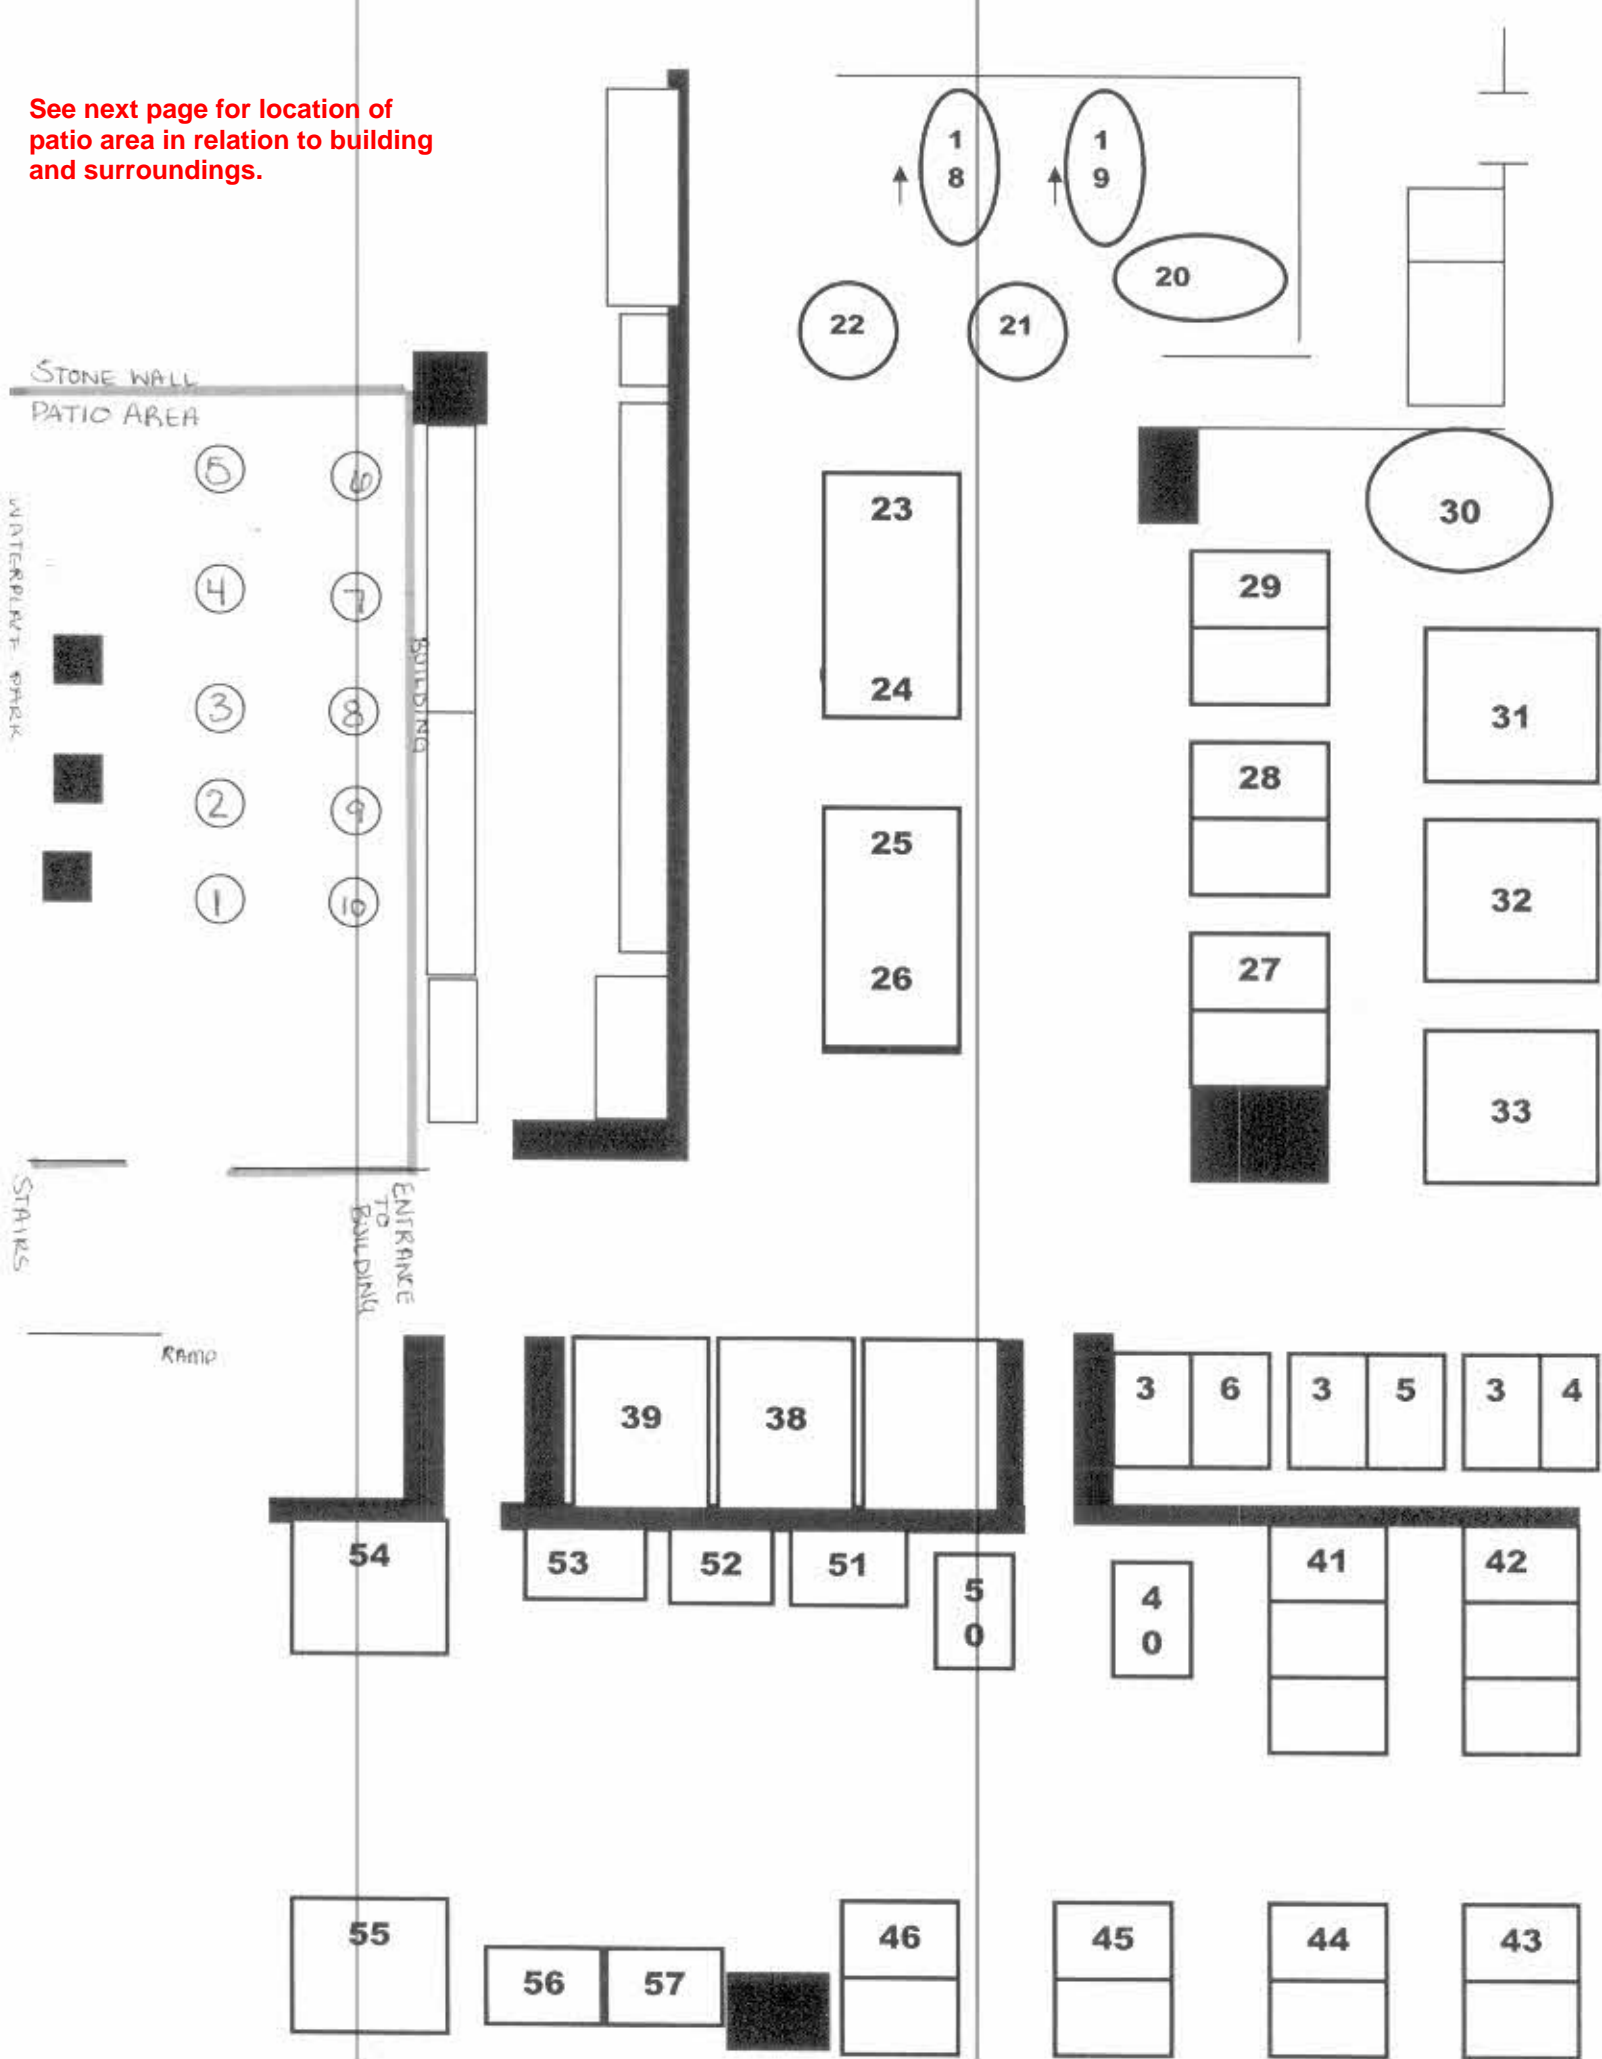

See next page for location of patio area in relation to building and surroundings.

Google Maps Union Station Brewery

Imagery ©2017 Google, Data SIO, NOAA, U.S. Navy, NGA, GEBCO, Landsat / Copernicus, Data LDEO-Columbia, NSF, NOAA, Map data ©2017 Google

20 ft